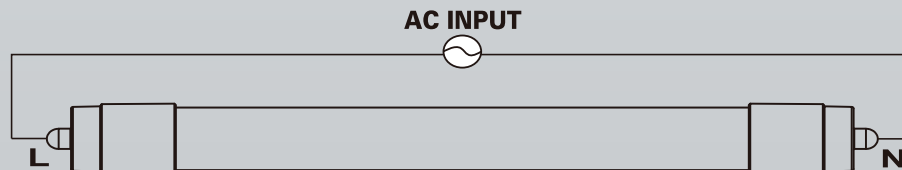

Wiring Diagram

8 FT FA8 Power 120/277V

Epic Associates
11 Leuning St
South Hackensack, NJ 07606
Phone #: 201-343-0055 Fax #: 201-343-8300