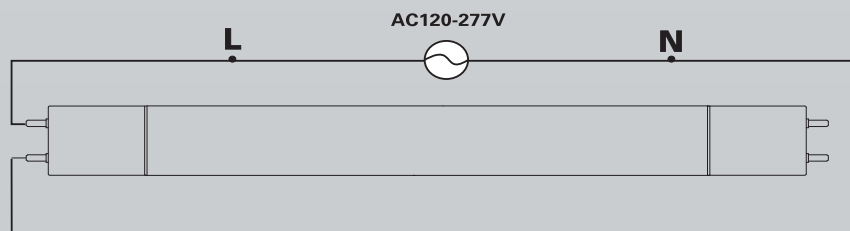

Wiring Diagram

3 FT G13 Power 120/277V

Epic Associates
11 Leuning St
South Hackensack, NJ 07606
Phone #: 201-343-0055 Fax #: 201-343-8300