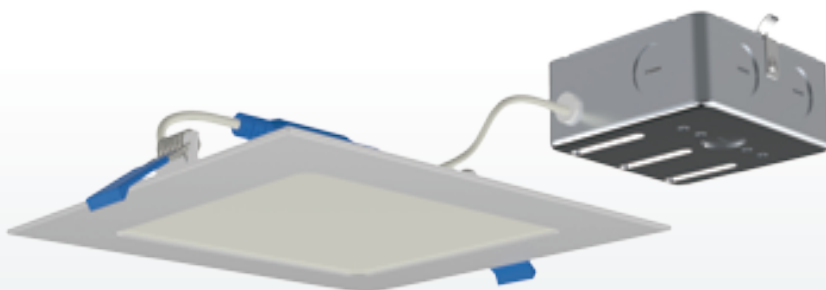

Newcandescent-LED

LED

LED Slim Fixture Square 4 and 6 Inch

CRI 90+
TRUE COLORS

Easy Installation

12/18W REPLACES

120W
Inc.

80% Energy Savings

$362 Savings per lamp*

Features Dimmable

- New construction or Remodel
- 90+ CRI models provide superior color
- No Flickering/ Noise-Free Design
- 50,000 Hours Rated Average Life
- 5 Year Warranty
- Uniformed and Consistent Color
- Excellent Thermo Control
- High Efficient Driver Inside
- Highly Uniform Light Beams
- Wide Beam Design 100 Degree
- Saving Energy Up to 80%
- Low Lumen Depreciation
- Environmentally Friendly (No Mercury/ No Lead)
- CUL & DLC Listed- Compliance to North American
- Select models UL rated for damp locations

	Description	Color Temp	Output Lumen	Beam Angle	W attage	Equi v. W attage	CRI	Dimmable
4 Inch	NCL/LEDS4/12W/SQ/LED/30k	3000K	850	100	12	75W	>90	YES
	NCL/LEDS4/12W/SQ/LED/41k	4100K	850	100	12	75W	>90	YES
	NCL/LEDS4/12W/SQ/LED/50k	5000K	850	100	12	75W	>90	YES
6 Inch	NCL/LEDS6/18W/SQ/LED/30k	3000K	1250	100	18	120W	>90	YES
	NCL/LEDS6/18W/SQ/LED/50k	5000K	1250	100	18	120W	>90	YES

Dimming - This unit is designed to be compatible with most leading edge or incandescent style rotary or slide type dimmers. Fixture performance may vary depending on dimmer manufacturer and circuit load .

Dimmer Compatibillty: LUTRON SCL-153PR-WH, GE 10464, LUTRON TGCL-153PR-WH, LUTRON DVCL-153P-WH, LUTRON CT-600PR-LA, LUTRON MACL-153M-RHW-WH, LUTRONLG-603PGH-WH, LUTRON CTCL-153POH-WH, LUTRON S-600PR-WH, LEVITON CD-R50-IPL06-12A, LUTRON LGCL-153PLH-AL, LEVITON CD-R62-06674-12A, LUTRON PD-6WCL-WH-R,

Epic Associates
11 Leuning St
South Hackensack, NJ 07606
Phone #: 201-343-0055
Fax #: 201-343-8300