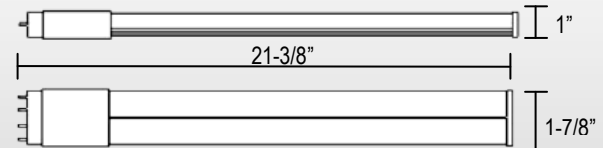

DIMENSIONS:

www.NewCandescent-LED.com™

800-282-EPIC (3742) | Fax: 201-343-8300 | Larry@EpicLightBulb.com

11 Leuning Street, South Hackensack NJ 07606